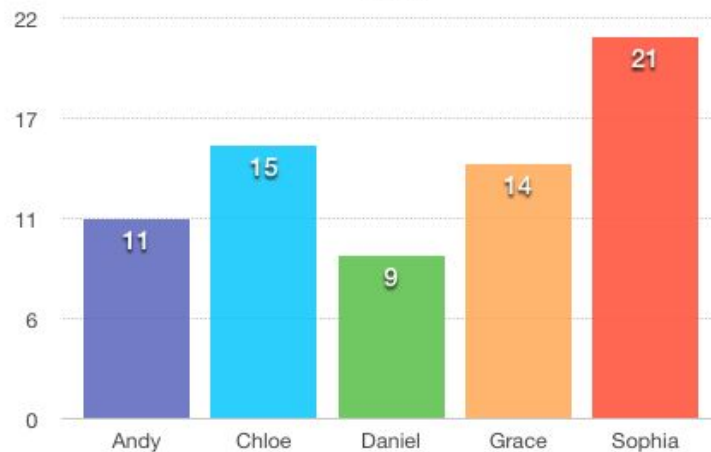

Math Problem

Math

| STUDENT | HOURS PER WEEK |
|---------|----------------|
| Andy | 11 |
| Chloe | 15 |
| Daniel | 9 |
| Grace | 14 |
| Sophia | 21 |

Pie Chart

Math

Math Problem

Science

| STUDENT | HOURS PER WEEK |
|---------|----------------|
| Andy | 5 |
| Chloe | 2 |
| Daniel | 7 |
| Grace | 8 |
| Sophia | 3 |