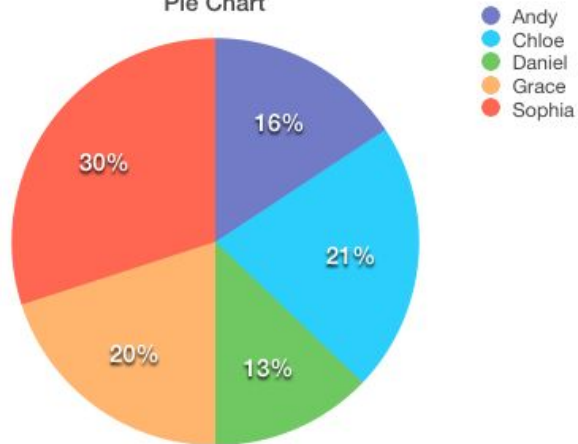

Math Problem

A Psychologist wants to know how many hours students study for three different subjects: Math, Science, and English. The researcher does a survey on five students and asks them to write down how many hours they spend on each subject per week.

Math Problem

Math

| STUDENT | HOURS PER WEEK |
|---------|----------------|
| Andy | 11 |
| Chloe | 15 |
| Daniel | 9 |
| Grace | 14 |
| Sophia | 21 |

Pie Chart

Math

Math Problem

Science

| STUDENT | HOURS PER WEEK |
|---------|----------------|
| Andy | 5 |
| Chloe | 2 |
| Daniel | 7 |
| Grace | 8 |
| Sophia | 3 |