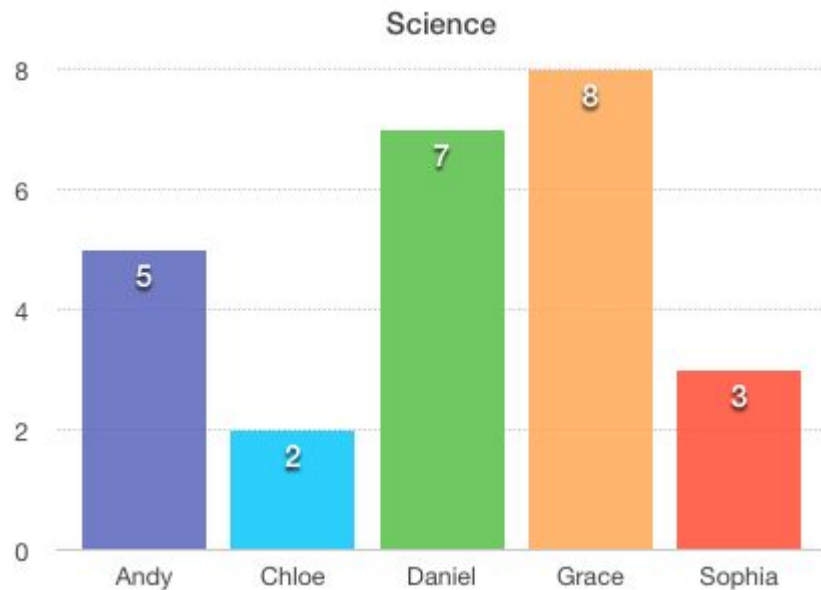

Math Problem

A Psychologist wants to know how many hours students study for three different subjects: Math, Science, and English. The researcher does a survey on five students and asks them to write down how many hours they spend on each subject per week.

Math Problem

Math

| STUDENT | HOURS PER WEEK |
|---------|----------------|
| Andy | 11 |
| Chloe | 15 |
| Daniel | 9 |
| Grace | 14 |
| Sophia | 21 |

Pie Chart

Math

Math Problem

Science

| STUDENT | HOURS PER WEEK |
|---------|----------------|
| Andy | 5 |
| Chloe | 2 |
| Daniel | 7 |
| Grace | 8 |
| Sophia | 3 |