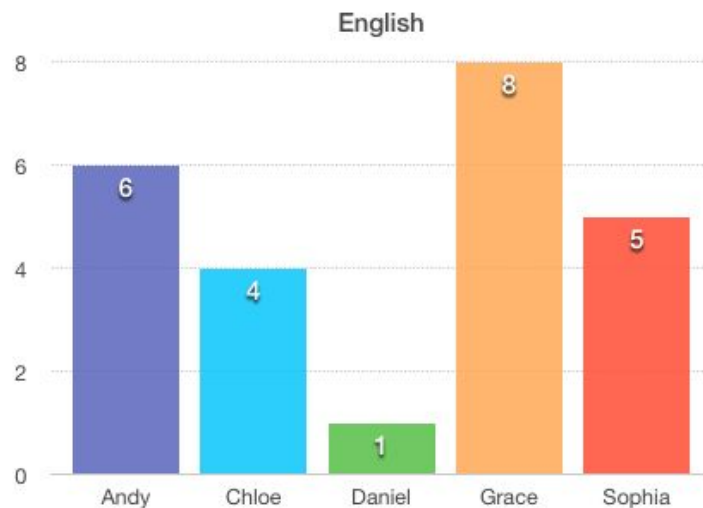

Math Problem

English

STUDENT	HOURS PER HOUR
Andy	6
Chloe	4
Daniel	1
Grace	8
Sophia	5