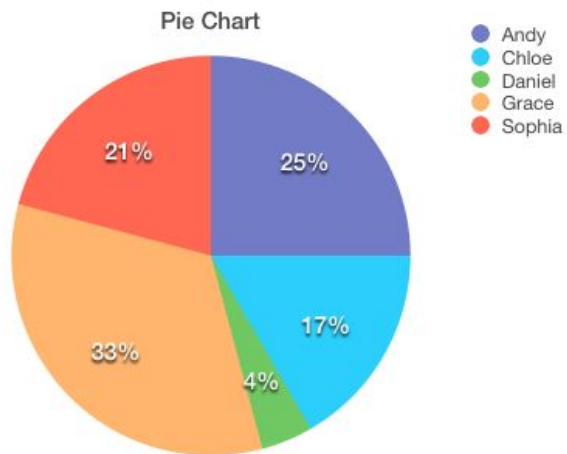

Math Problem

English

STUDENT	HOURS PER HOUR
Andy	6
Chloe	4
Daniel	1
Grace	8
Sophia	5