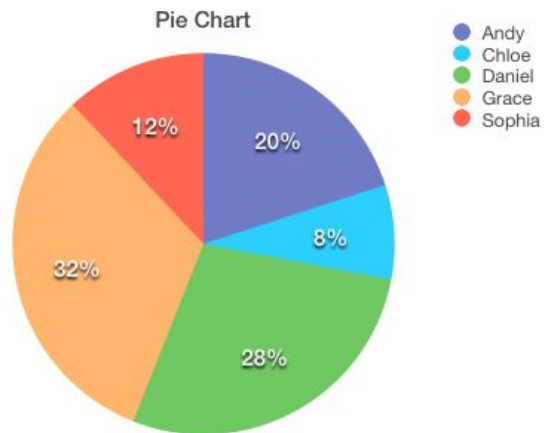

Math Problem

Math

| STUDENT | HOURS PER WEEK |
|---------|----------------|
| Andy | 11 |
| Chloe | 15 |
| Daniel | 9 |
| Grace | 14 |
| Sophia | 21 |

Pie Chart

Math

Math Problem

Science

| STUDENT | HOURS PER WEEK |
|---------|----------------|
| Andy | 5 |
| Chloe | 2 |
| Daniel | 7 |
| Grace | 8 |
| Sophia | 3 |